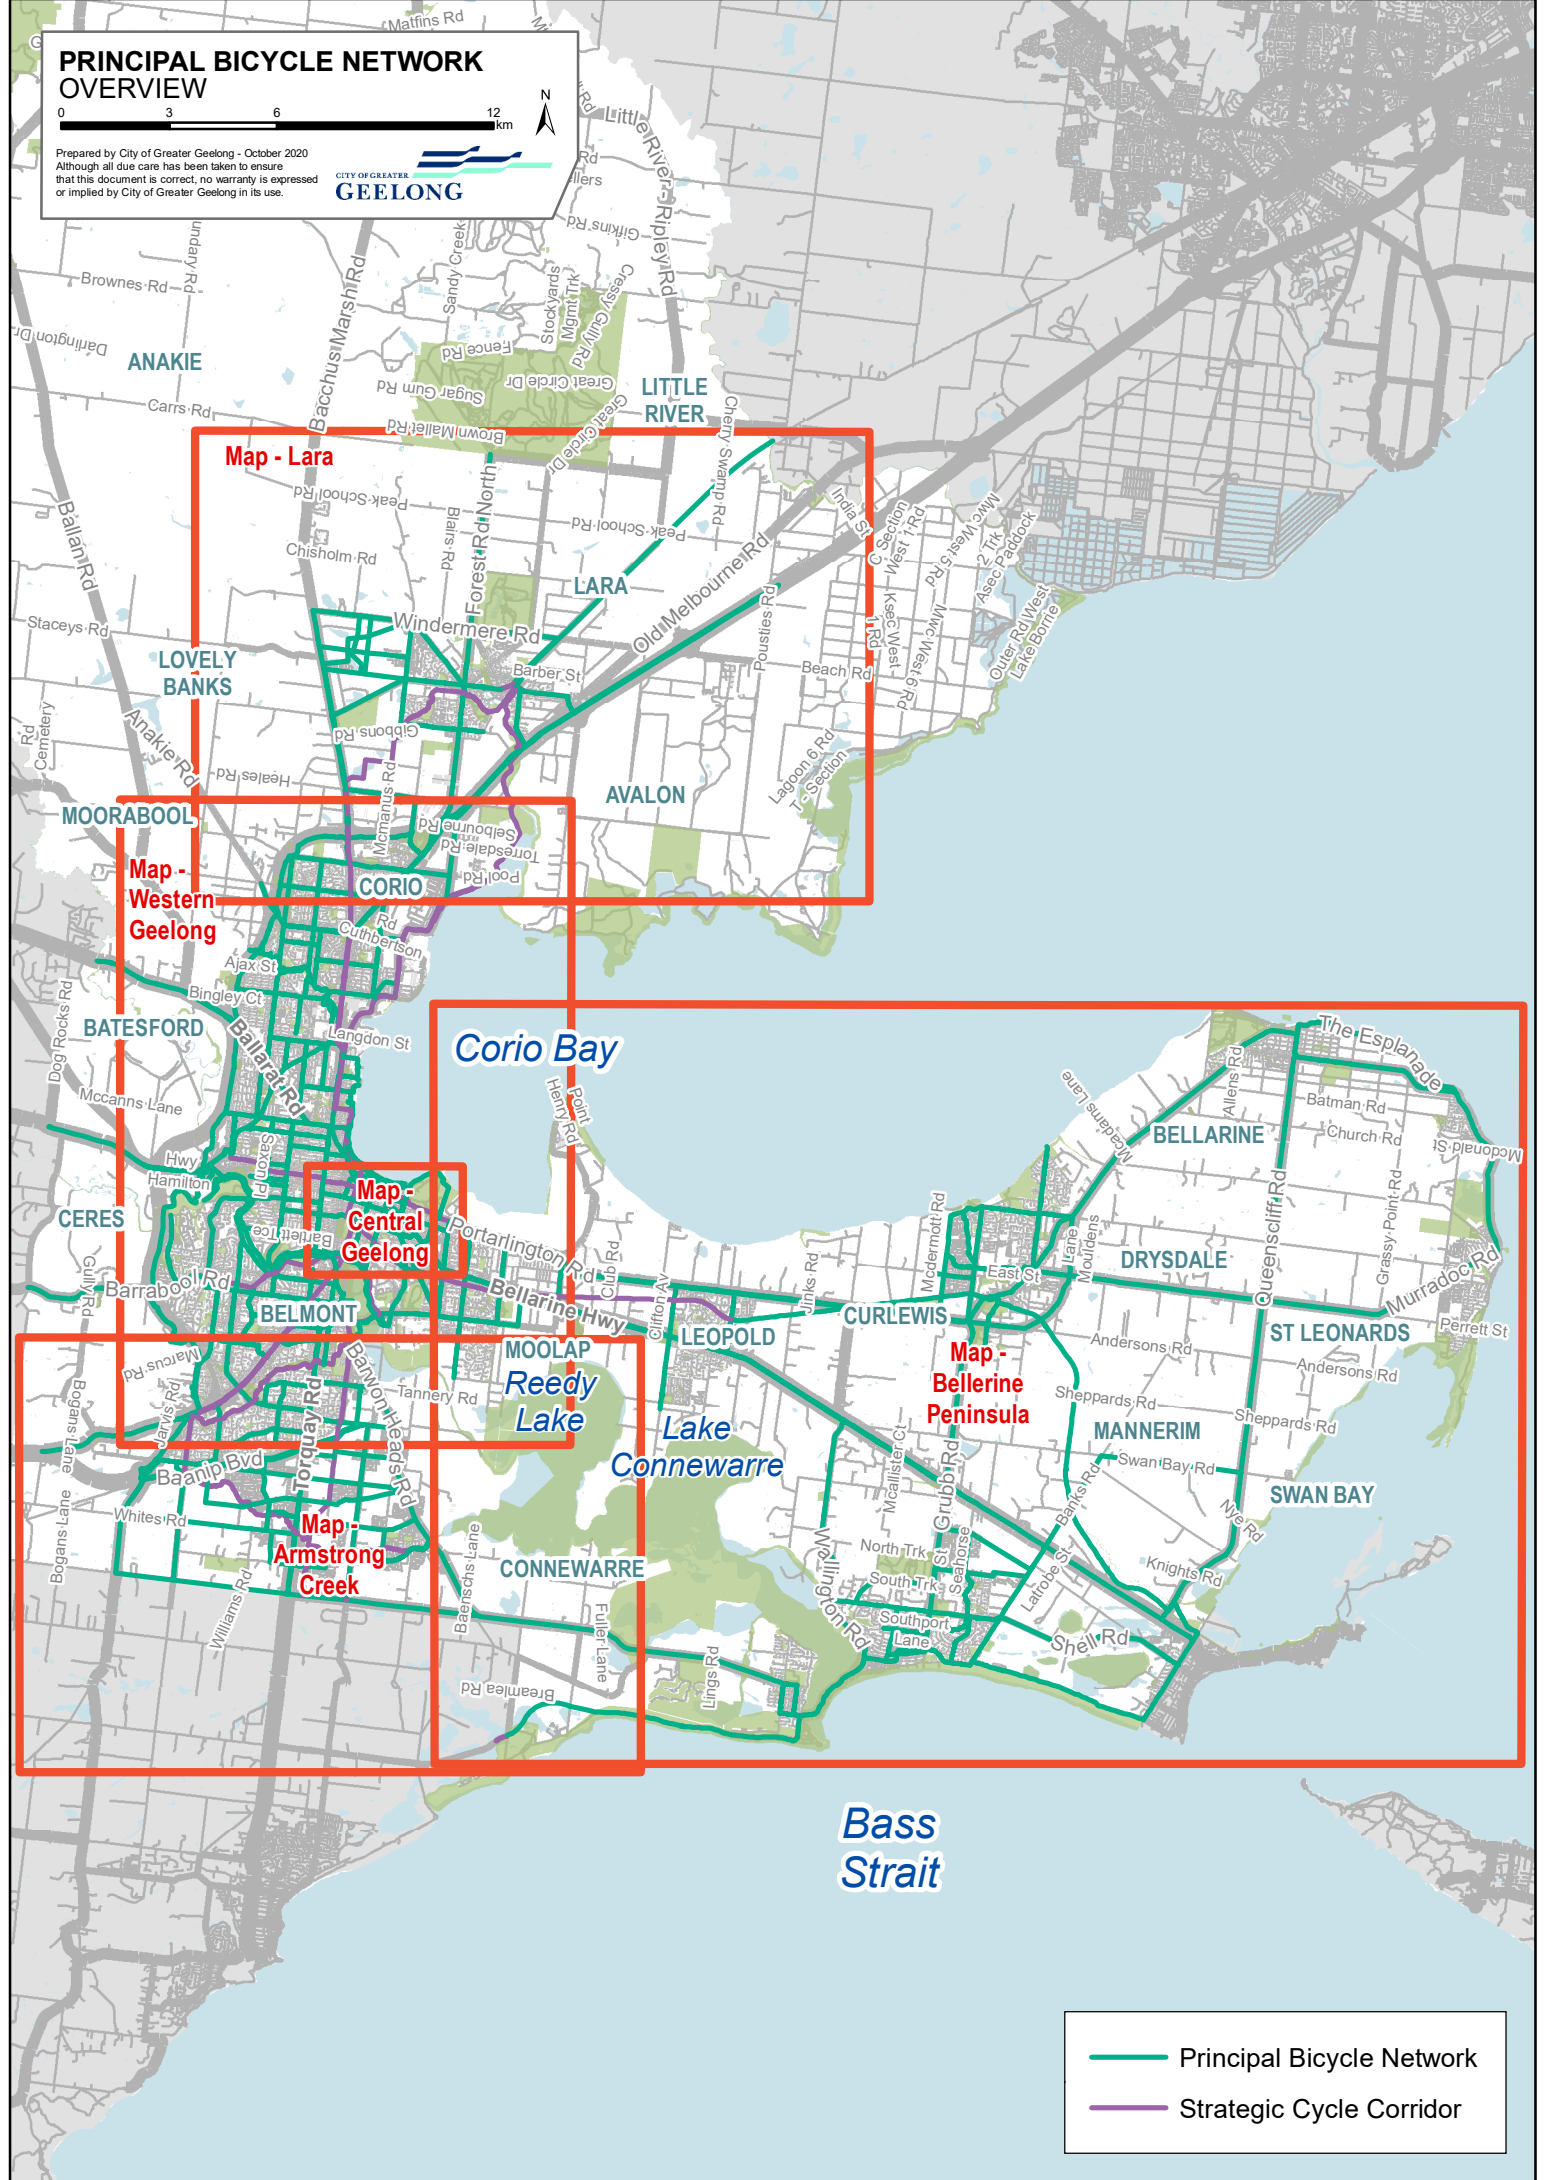

PRINCIPAL BICYCLE NETWORK OVERVIEW

Map - Lara

Map - Western Geelong

Map - Central Geelong

Map - Bellerine Peninsula

Map - Armstrong Creek

- Principal Bicycle Network
- Strategic Cycle Corridor