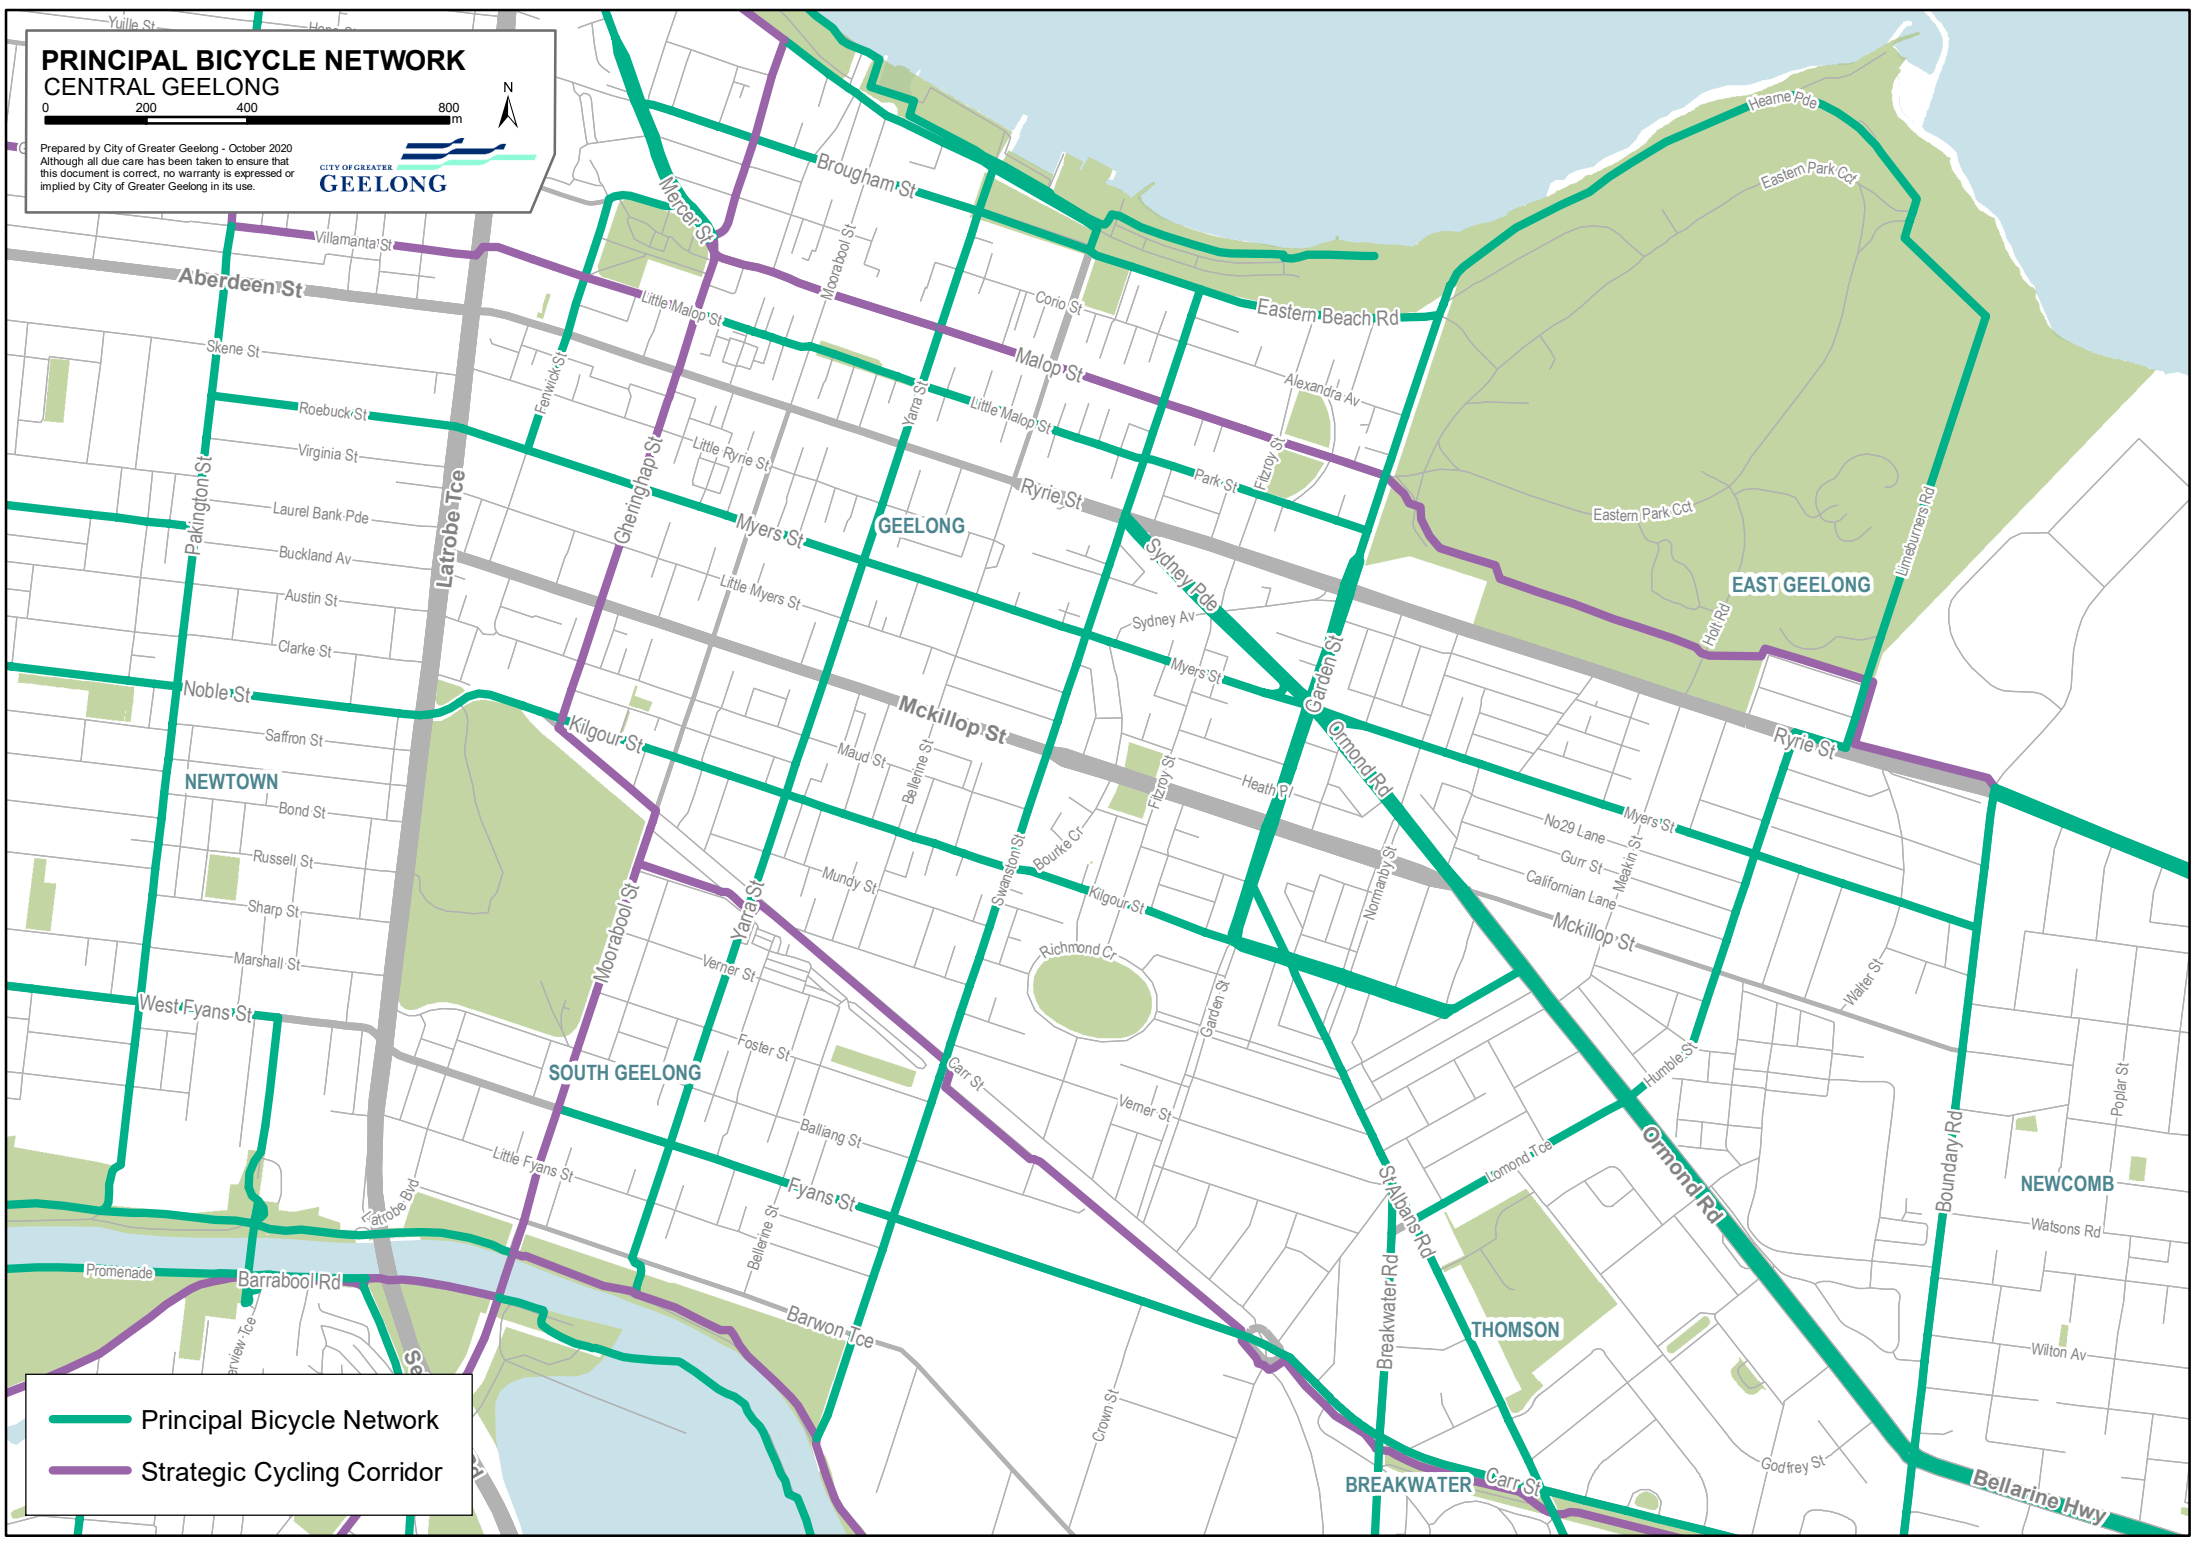

**PRINCIPAL BICYCLE NETWORK
CENTRAL GEELONG**

Prepared by City of Greater Geelong - October 2020
Although all due care has been taken to ensure that this document is correct, no warranty is expressed or implied by City of Greater Geelong in its use.

0 200 400 800 m

N

 Principal Bicycle Network

 Strategic Cycling Corridor