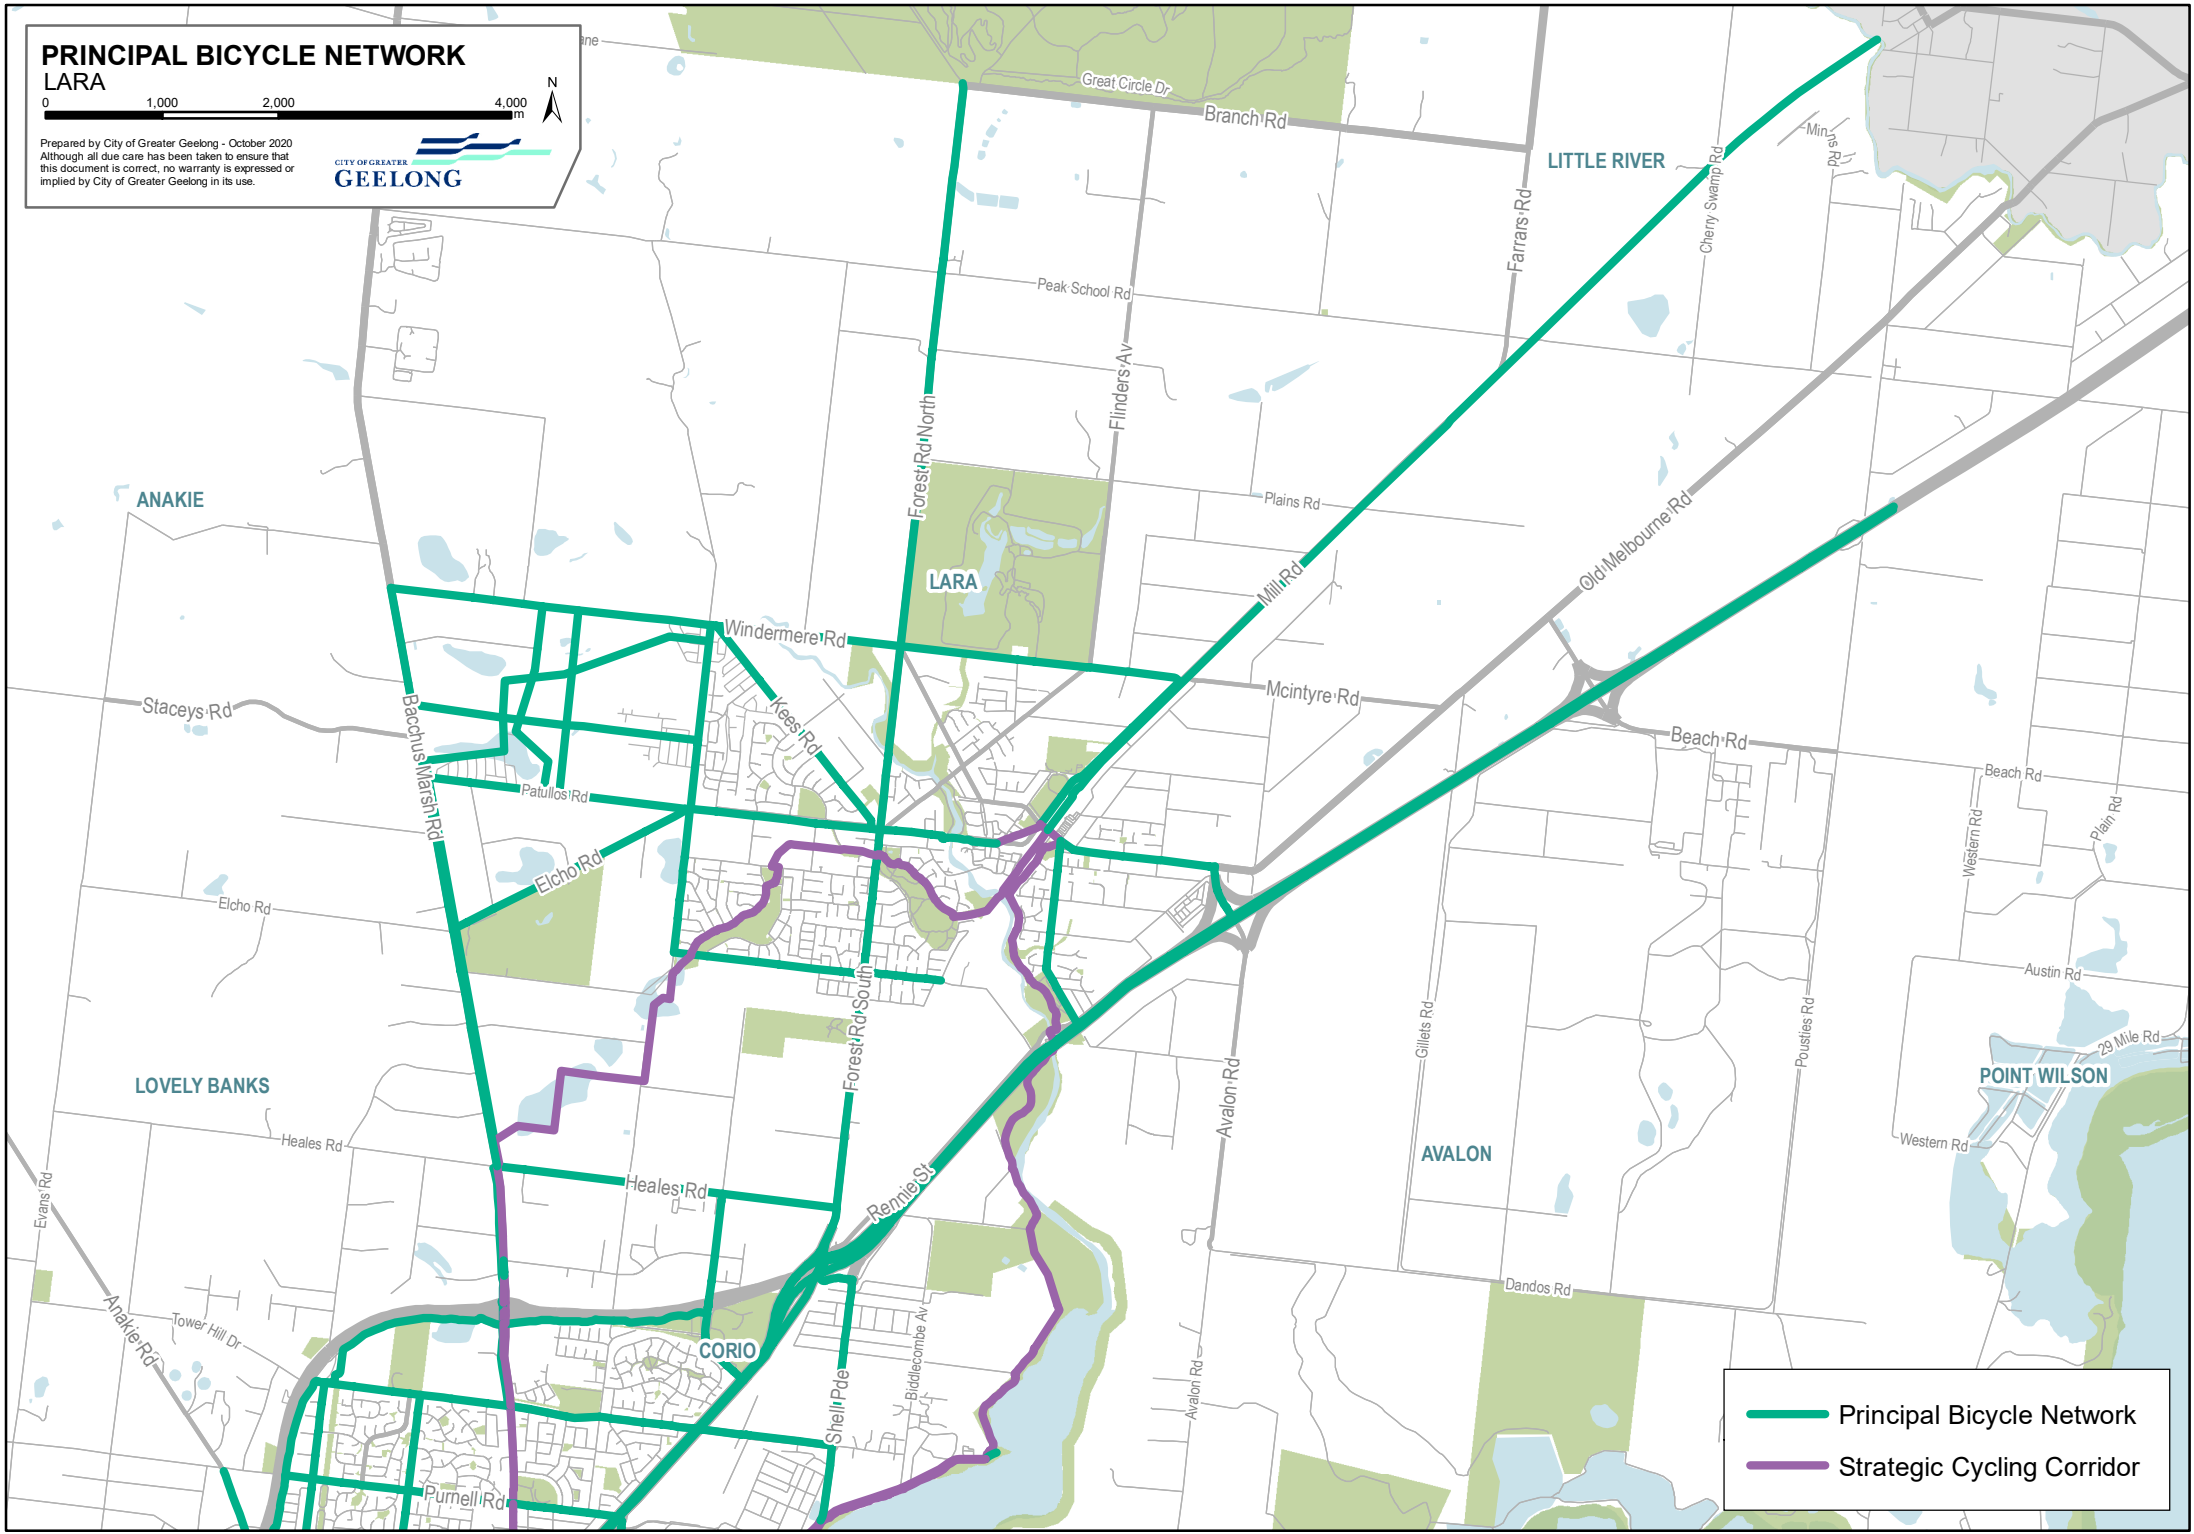

PRINCIPAL BICYCLE NETWORK

LARA

- Principal Bicycle Network
- Strategic Cycling Corridor