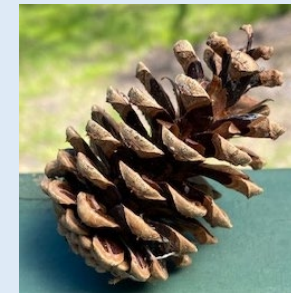

Winter Scavenger Hunt

Rug up & have a look around this Winter at the Geelong Botanic Gardens!

White flowers

A furry leaf

Shadow

A leaf with holes

Bare tree

Water fountain

A rough tree trunk

A pinecone

Plant with small leaves

A puddle

Shelter

An umbrella