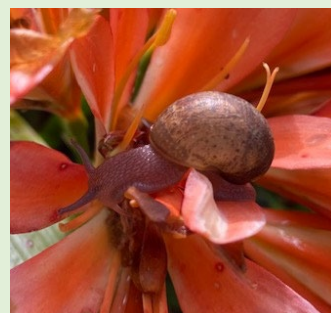

Spring Scavenger Hunt

What can you see in the Geelong Botanic Gardens in Spring?

Leaf with smooth edges

A bee

Clover

A puddle

Clouds

A snail

Crane statues

A tree that is taller than you

A pink flower

New plant buds

A plant that smells nice

A new sprout