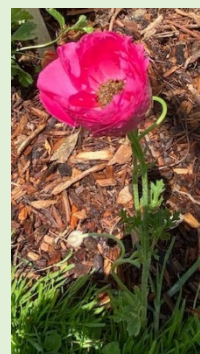

Spring Scavenger Hunt

What can you see in the Geelong Botanic Gardens in Spring?

Leaf with smooth edges

A bee

Clover

A puddle

Clouds

A snail

Crane statues

A tree that is taller than you

A pink flower

New plant buds

A plant that smells nice

A new sprout