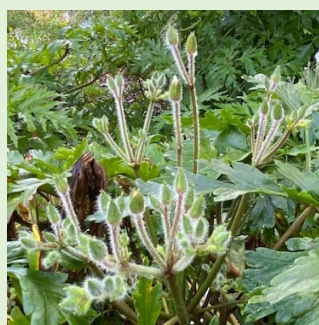

Spring Scavenger Hunt

What can you see in the Geelong Botanic Gardens in Spring?

Leaf with smooth edges

A bee

Clover

A puddle

Clouds

A snail

Crane statues

A tree that is taller than you

A pink flower

New plant buds

A plant that smells nice

A new sprout