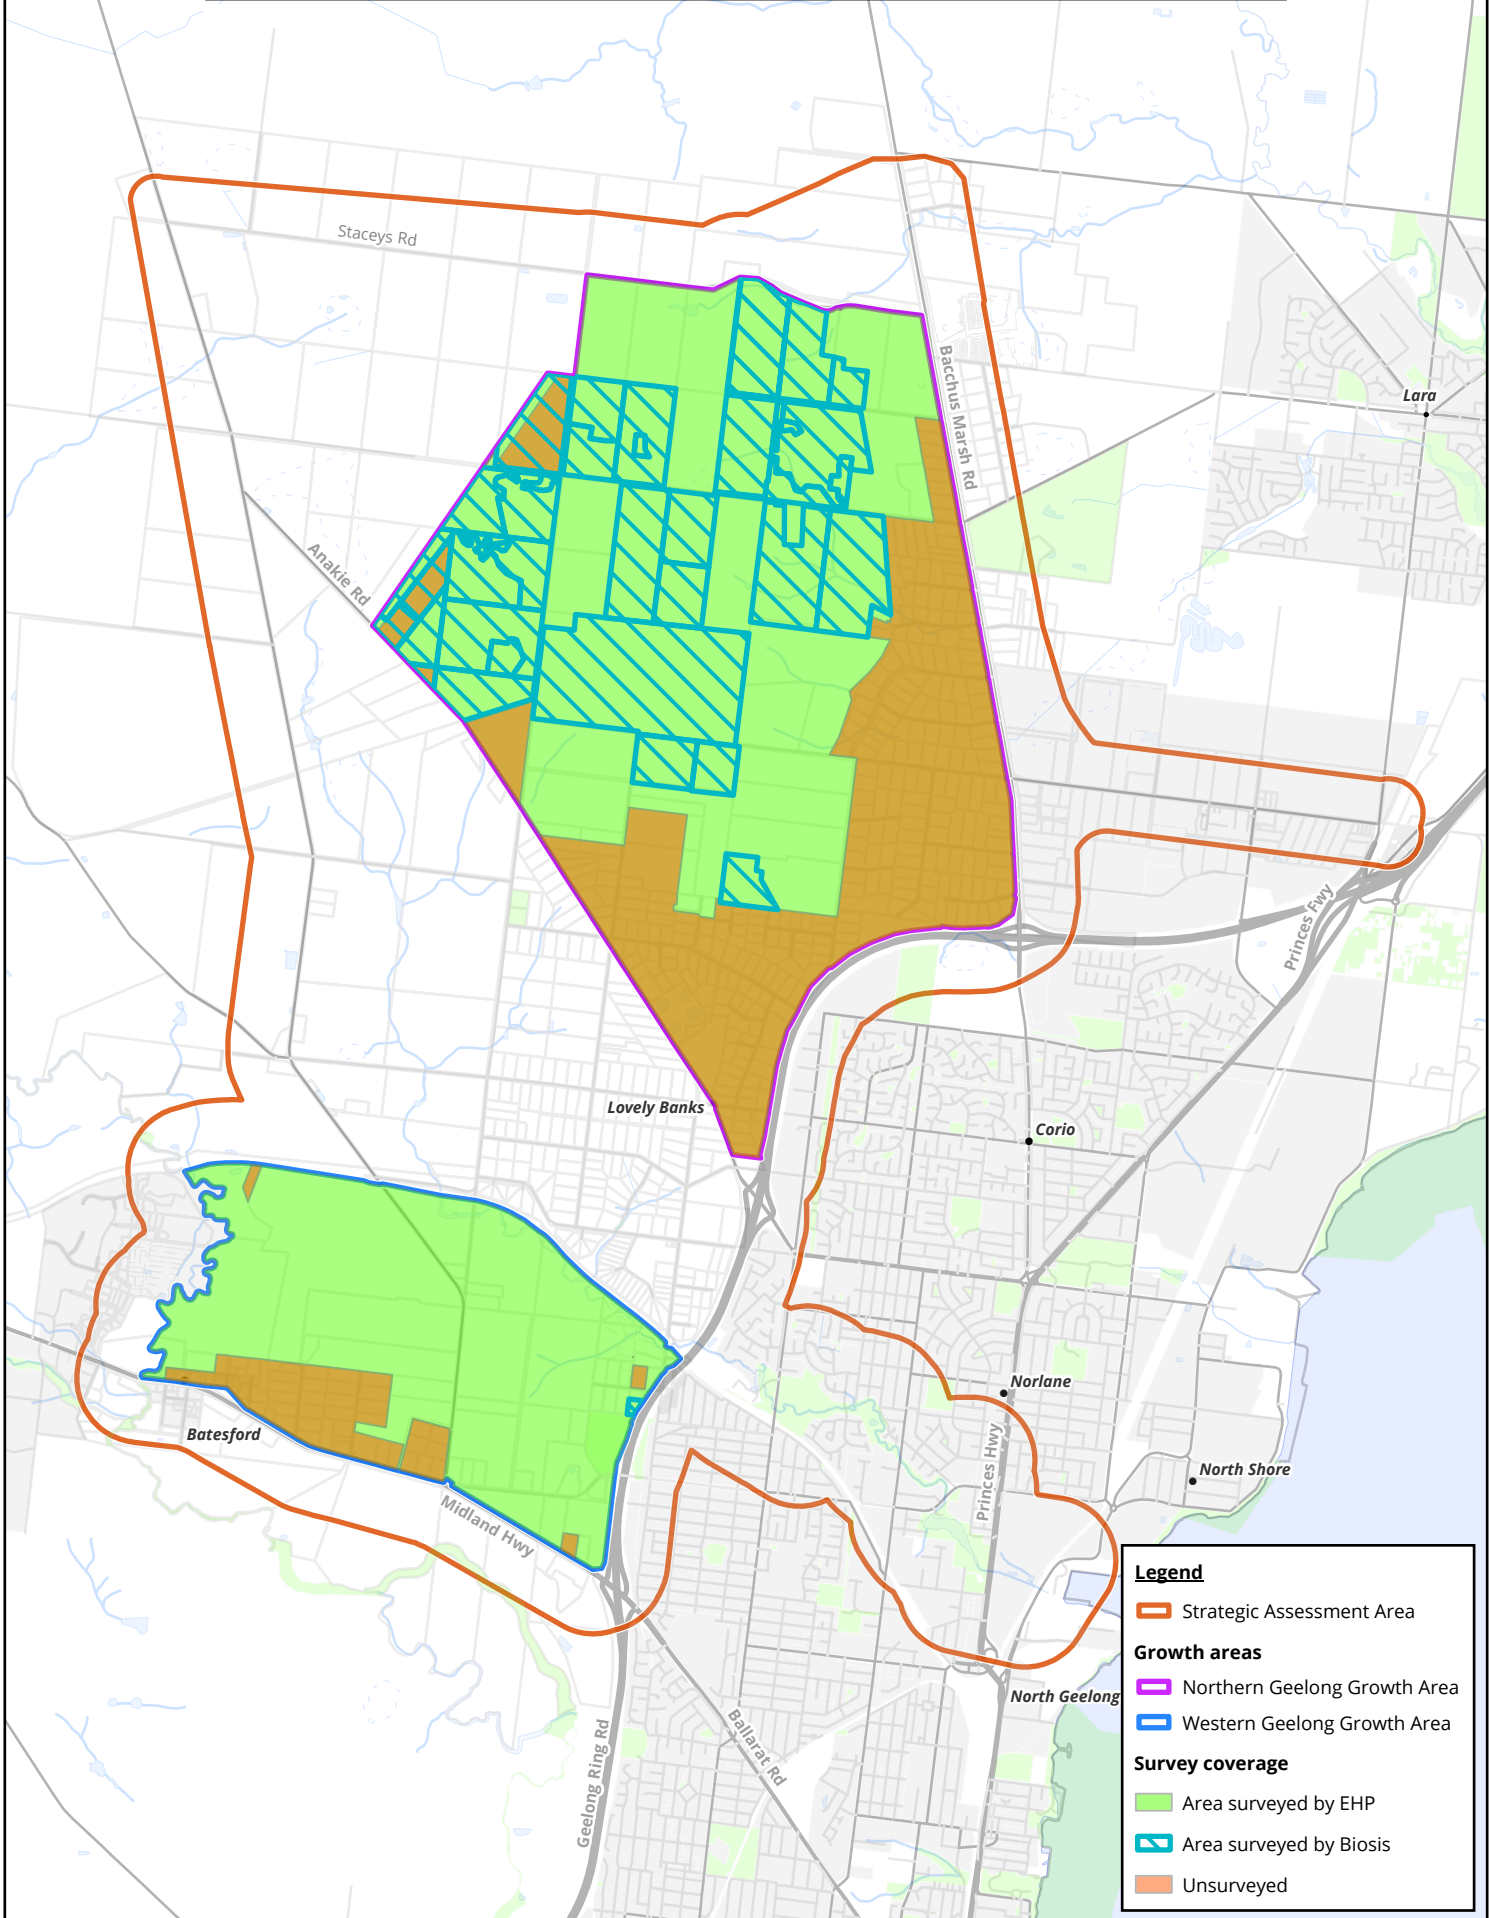

13-1 - Surveyed and unsurveyed areas of the Growth Areas

13-2 - Areas of the Growth Areas subject to landholder survey

Legend

- Strategic Assessment Area
- Growth areas**
- Northern Geelong Growth Area
- Western Geelong Growth Area
- Landholder Survey Coverage**
- Not surveyed
- Surveyed